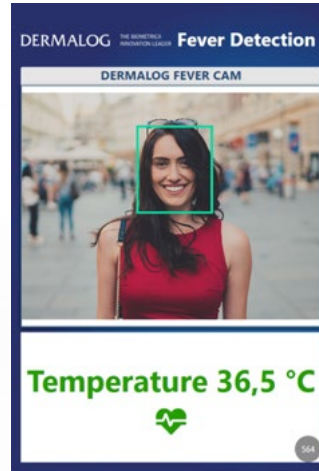

Fever Detection Camera FLC1

Technical Features

Sensors	Thermal sensor RGB sensor 3D sensor
Fever detection accuracy	± 0.5 °C
Measuring speed	0.7 - 2 s
Distance	0.5 - 2 m
Weight	130 g
Dimensions	120 mm x 37 mm x 23 mm
Compliance	RoHS compliant (CE certification in process)
Interface	USB 3.0
SDK	.Net/ C/C++ (Java coming soon)
Application software	DERMALOG Fever Detection Version 1.0

Requirements

Processor	Intel i3/ 9th generation – Intel i5/ 8th generation (similar or equaly)
RAM	8 GB DDR3 (minimum), 16GB DDR4 (recommended)
Hard Drive	1 GB (SSD recommended)
Interfaces	USB 3.0 HDMI port for display
Graphics card	Additional graphics card is recommended
Operating system	Windows 10

All data subject to modification due to ongoing technical innovations.

© 2020 All content and images are owned by DERMALOG Identification Systems GmbH and are actively protected by copyright.