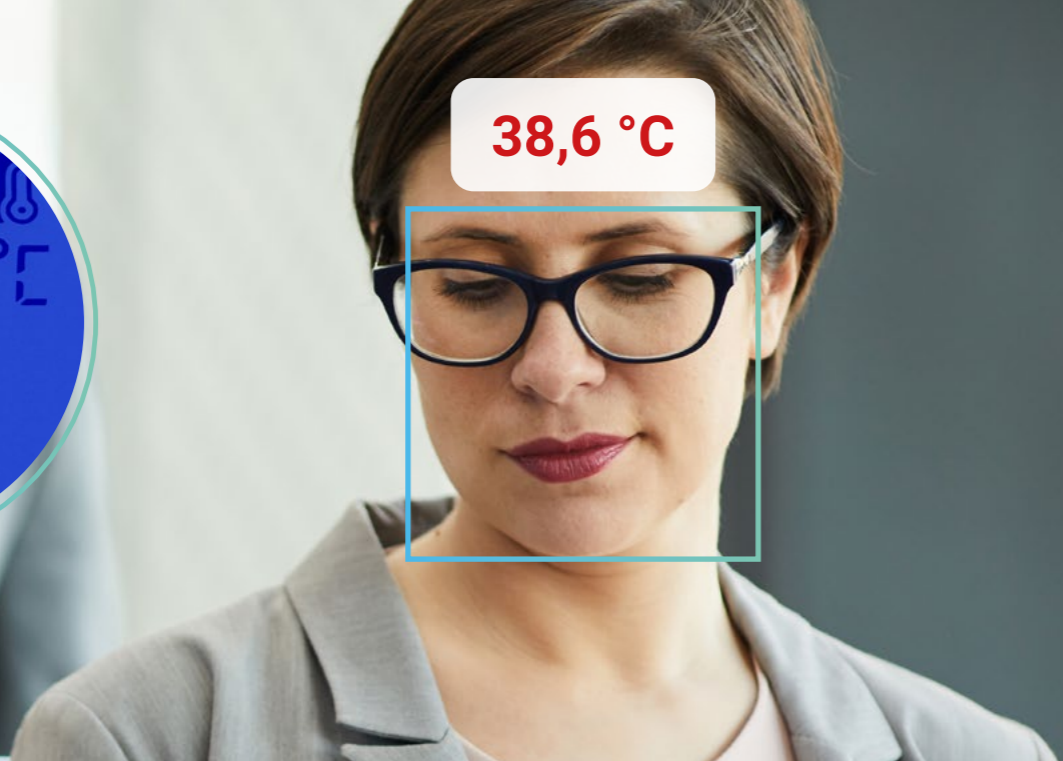

DERMALOG

Fever Detection Camera FLC1

DERMALOG

36.5 °C

Fever Detection

OK

HIGHLY ACCURATE

EXTREMELY FAST

EASY TO INTEGRATE

MADE IN
GERMANY

Effective fever detection by DERMALOG

DERMALOG's latest Fever Detection Camera enables the most accurate and fastest fever screening of passengers at national borders and airports, as well as a secure fever screening for shops, offices, buildings, exhibitions, etc.

Occurrence of the most frequent symptoms in COVID-19 cases in China (n=55,924 laboratory-confirmed cases; status 20.02.2020) Source: Robert Koch Institute

DERMALOG's latest Fever Detection Camera enables the most accurate and fastest fever screening of persons at the following locations:

Most fever detection devices require a short distance of less than 1.5 meters between two persons. As such they are of high risk for both persons in terms of virus transmission.

DERMALOG's automatic fever camera does not require an operator doing the measurement and it can measure up to 5 persons at the same time within a range of 2 meters or more.