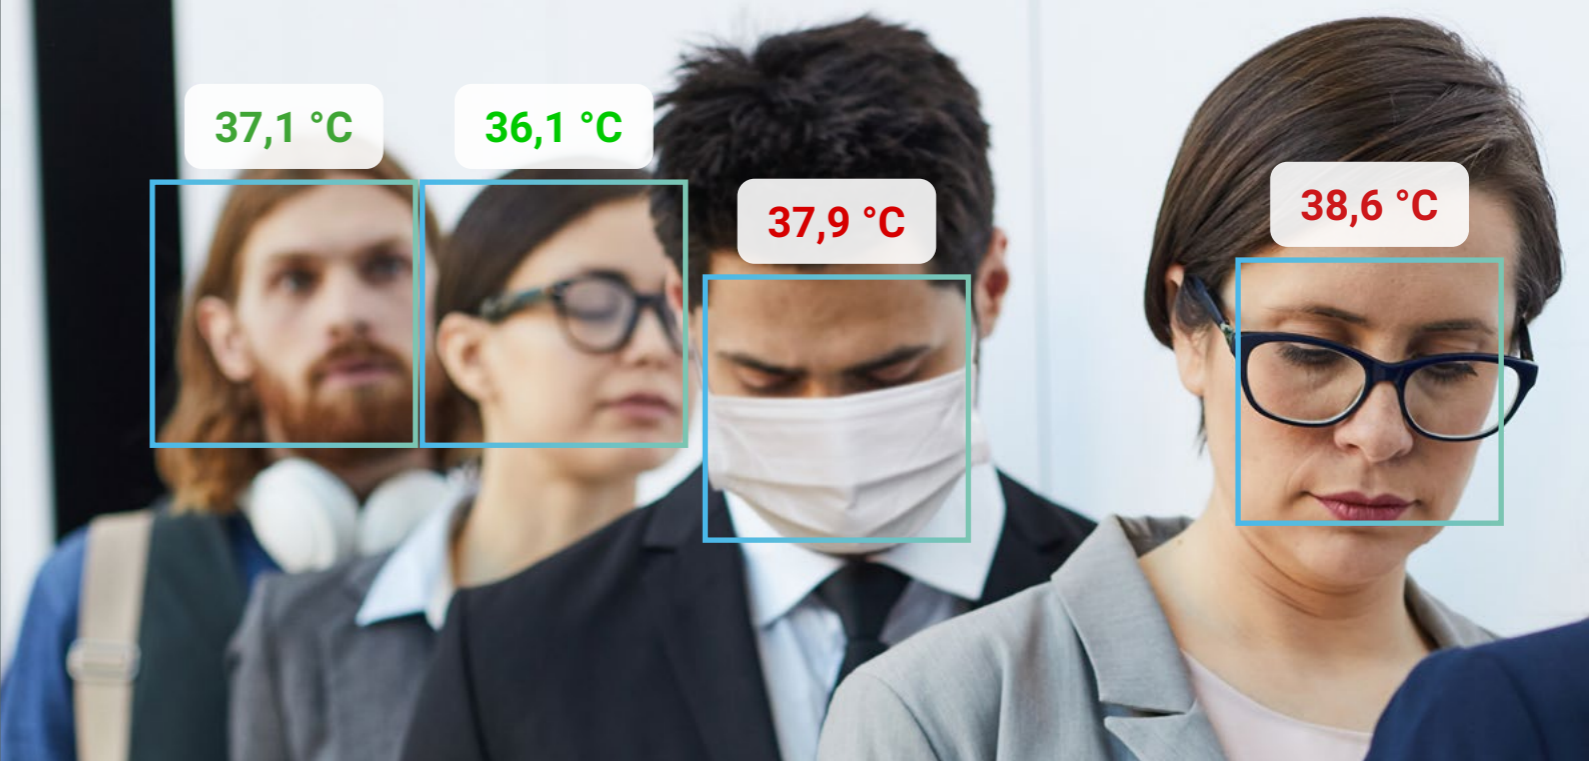

DERMALOG

Fever Detection Camera FLC1

DERMALOG

36.5 °C

Fever Detection

OK

HIGHLY ACCURATE

EXTREMELY FAST

EASY TO INTEGRATE

MADE IN
GERMANY

Effective fever detection by DERMALOG

DERMALOG's latest Fever Detection Camera enables the most accurate and fastest fever screening of passengers at national borders and airports, as well as a secure fever screening for shops, offices, buildings, exhibitions, etc.

Occurrence of the most frequent symptoms in COVID-19 cases in China (n=55,924 laboratory-confirmed cases; status 20.02.2020) Source: Robert Koch Institute

DERMALOG's latest Fever Detection Camera enables the most accurate and fastest fever screening of persons at the following locations:

Most fever detection devices require a short distance of less than 1.5 meters between two persons. As such they are of high risk for both persons in terms of virus transmission.

DERMALOG's automatic fever camera does not require an operator doing the measurement and it can measure up to 5 persons at the same time within a range of 2 meters or more.