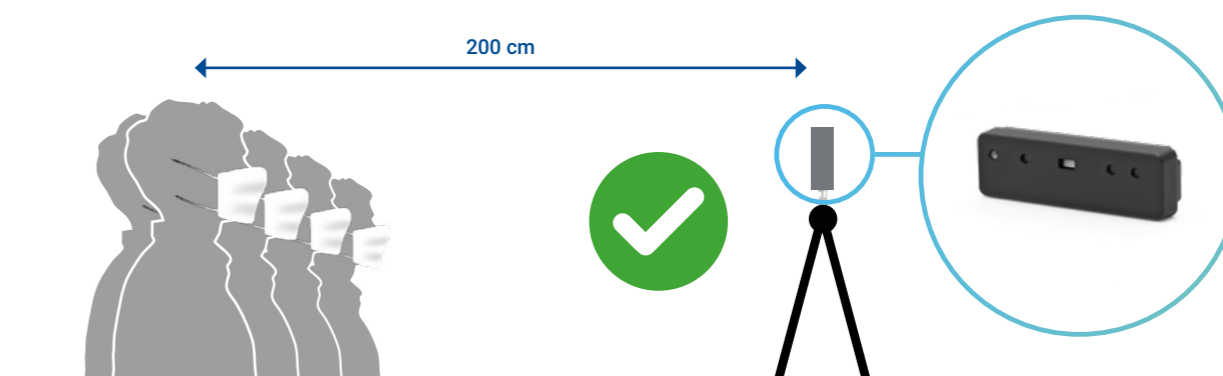

EASY TO INTEGRATE

MADE IN
GERMANY

Effective fever detection by DERMALOG

DERMALOG's latest Fever Detection Camera enables the most accurate and fastest fever screening of passengers at national borders and airports, as well as a secure fever screening for shops, offices, buildings, exhibitions, etc.

Occurrence of the most frequent symptoms in COVID-19 cases in China (n=55,924 laboratory-confirmed cases; status 20.02.2020) Source: Robert Koch Institute

DERMALOG's latest Fever Detection Camera enables the most accurate and fastest fever screening of persons at the following locations:

Most fever detection devices require a short distance of less than 1.5 meters between two persons. As such they are of high risk for both persons in terms of virus transmission.

DERMALOG's automatic fever camera does not require an operator doing the measurement and it can measure up to 5 persons at the same time within a range of 2 meters or more.