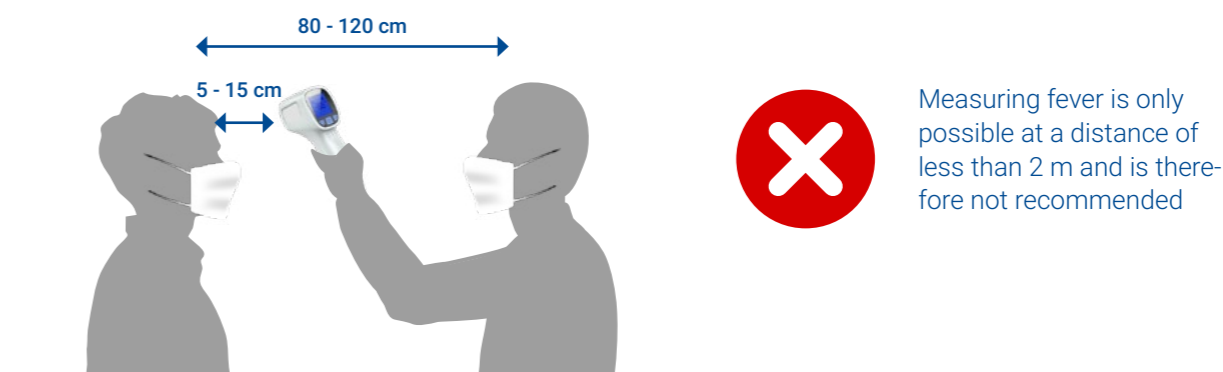

EASY TO INTEGRATE

MADE IN
GERMANY

Effective fever detection by DERMALOG

DERMALOG's latest Fever Detection Camera enables the most accurate and fastest fever screening of passengers at national borders and airports, as well as a secure fever screening for shops, offices, buildings, exhibitions, etc.

Occurrence of the most frequent symptoms in COVID-19 cases in China (n=55,924 laboratory-confirmed cases; status 20.02.2020) Source: Robert Koch Institute

DERMALOG's latest Fever Detection Camera enables the most accurate and fastest fever screening of persons at the following locations:

Most fever detection devices require a short distance of less than 1.5 meters between two persons. As such they are of high risk for both persons in terms of virus transmission.

DERMALOG's automatic fever camera does not require an operator doing the measurement and it can measure up to 5 persons at the same time within a range of 2 meters or more.