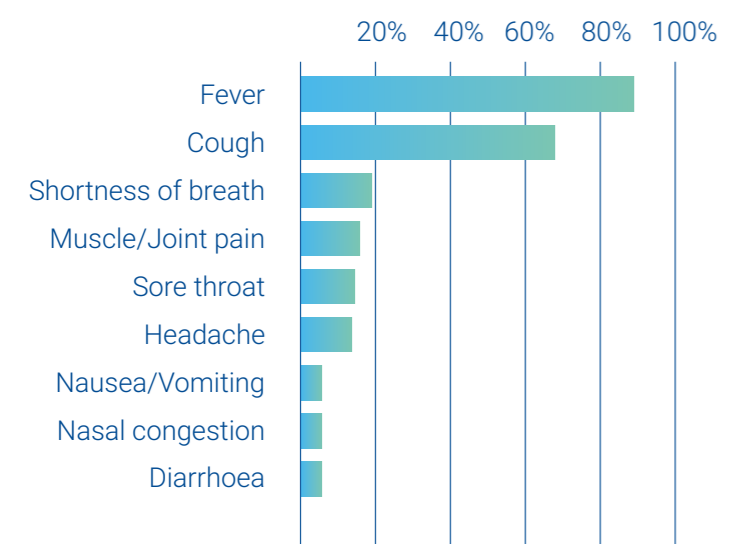

DERMALOG

Fever Detection Camera FLC1

DERMALOG

36.5 °C

Fever Detection

OK

HIGHLY ACCURATE

EXTREMELY FAST

EASY TO INTEGRATE

MADE IN
GERMANY

Effective fever detection by DERMALOG

DERMALOG's latest Fever Detection Camera enables the most accurate and fastest fever screening of passengers at national borders and airports, as well as a secure fever screening for shops, offices, buildings, exhibitions, etc.

Occurrence of the most frequent symptoms in COVID-19 cases in China (n=55,924 laboratory-confirmed cases; status 20.02.2020) Source: Robert Koch Institute

DERMALOG's latest Fever Detection Camera enables the most accurate and fastest fever screening of persons at the following locations:

Most fever detection devices require a short distance of less than 1.5 meters between two persons. As such they are of high risk for both persons in terms of virus transmission.

DERMALOG's automatic fever camera does not require an operator doing the measurement and it can measure up to 5 persons at the same time within a range of 2 meters or more.